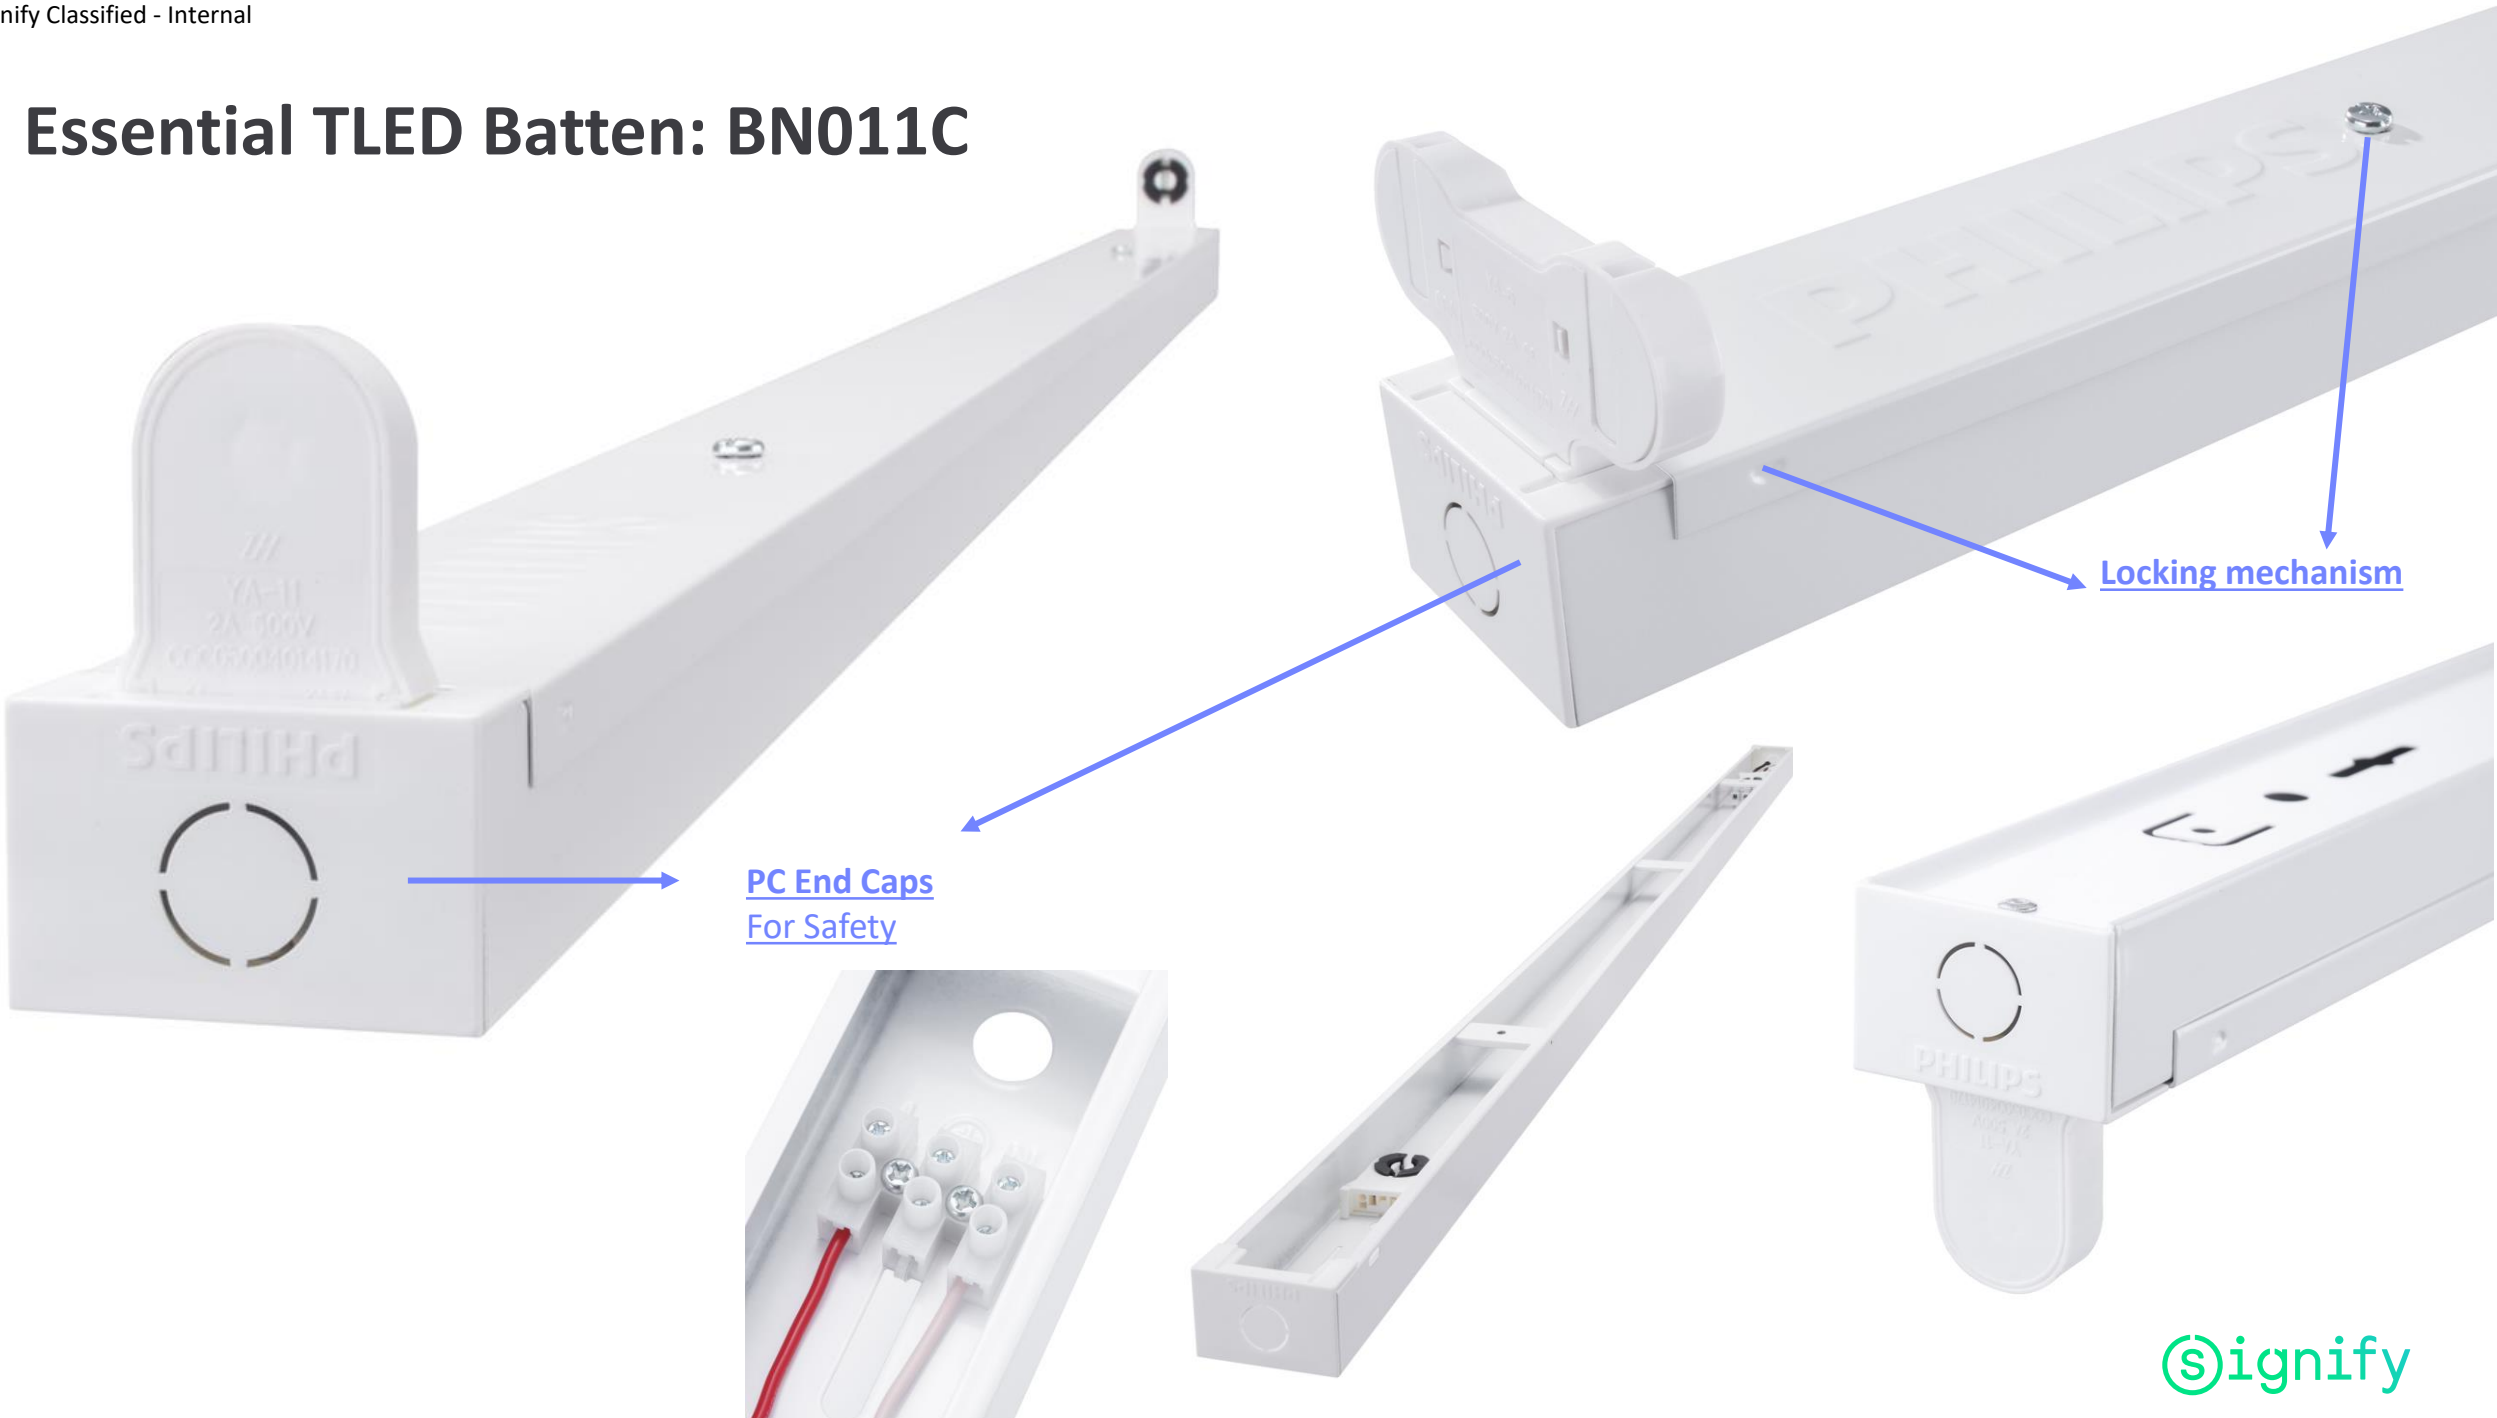

# Essential TLED Batten: BN011C

## Form Factors

1XTLED  
L1200  
L600

2XTLED  
L1200  
L600

1XTLED  
2R  
L1200

2XTLED  
2R  
L1200

1XTLED  
1R  
L1200