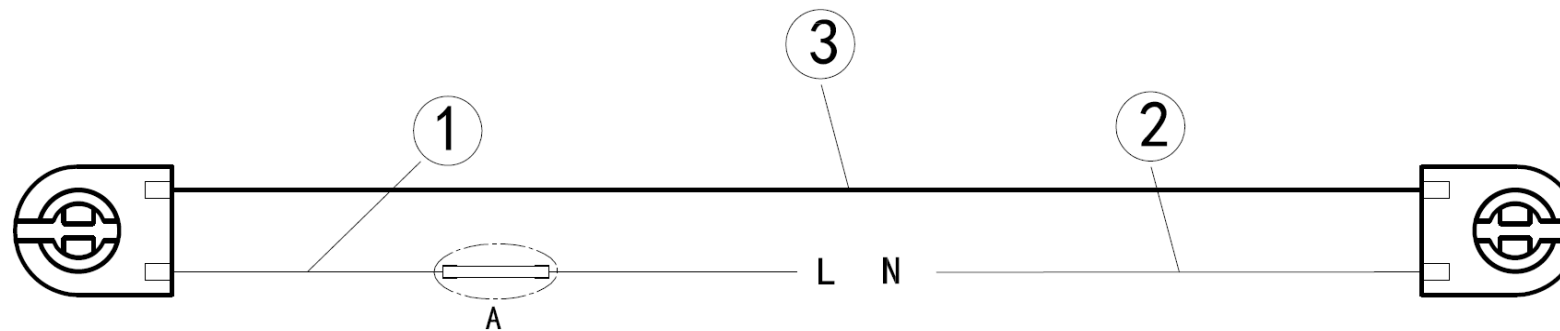

Essential TLED Batten: BN011C

Wiring

Single Ended

BN011C GM 接线图					
型号	序号	总长m	左剥线长度mm	右剥线长度mm	颜色
BN011C 1×L600 GM	1	0.25	8	8	红
	2	0.45	8	8	白
	3	0.65	8	8	白
BN011C 1×L1200 GM	1	0.25	8	8	红
	2	1.05	8	8	白
	3	1.25	8	8	白