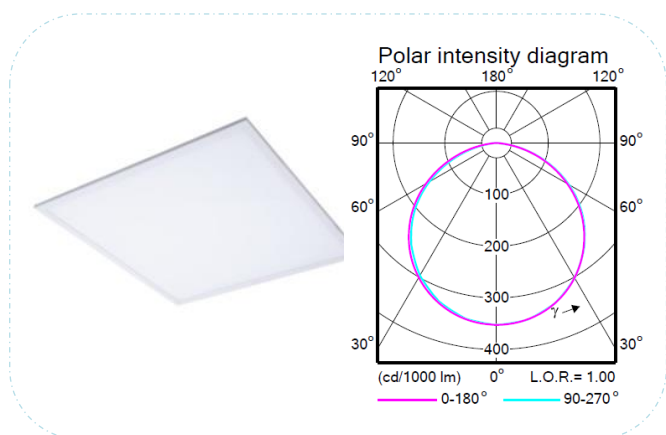

Product Data

Types	RC091 LED27S	RC091 LED38S	RC091 LED48S
Lumen Output	2700lm	3800lm	4800lm
System Power	28W	40W	50W
System efficacy	96lm/W	95lm/W	96lm/W
CCT	CW (6500K)/ NW (4000K)		
CRI	≥80		
Color consistency	≤ 5 SDCM		
IP rating	IP20 (IP40 @lighting surface side)		
Classification	Class II		
Operation Temperature	-10°C to +35°C (Ta25°C)		
Lifetime (hrs)	30,000hrs L70B50 @25°C		
Optics	Symmetric		
Input Voltage	220-240V, 50/60 Hz		
Power factor	≥0.9		
Mounting / Installation	Recessed Surfaced/Suspended (to be ordered as separate accessory)		
Housing	Metal housing with white painting, PMMA Light Guide, PS diffuser		
Dimensions	597x597mm, 297x1197mm, 597x1197mm		
Packaging	TR version, 6pcs in one master box, no individual inner packaging MR version, 6pcs in one master box, individual inner color box		
Certificate	CB/EMC/CE		

Photometry