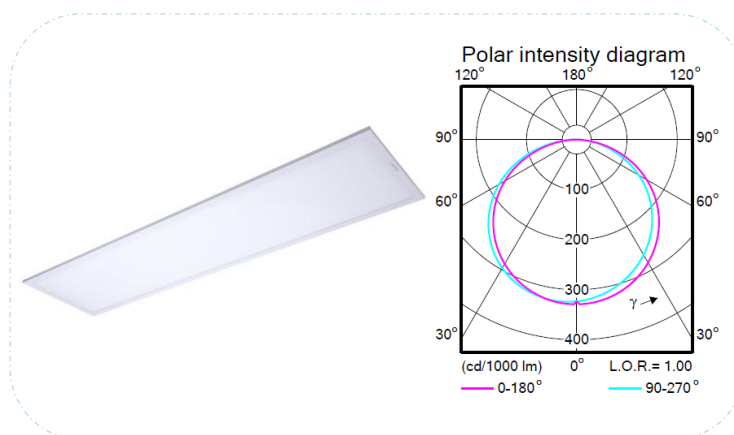

Product Data

Types	RC091 LED27S	RC091 LED38S	RC091 LED48S
Lumen Output	2700lm	3800lm	4800lm
System Power	28W	40W	50W
System efficacy	96lm/W	95lm/W	96lm/W
CCT	CW (6500K)/ NW (4000K)		
CRI	≥80		
Color consistency	≤ 5 SDCM		
IP rating	IP20 (IP40 @lighting surface side)		
Classification	Class II		
Operation Temperature	-10°C to +35°C (Ta25°C)		
Lifetime (hrs)	30,000hrs L70B50 @25°C		
Optics	Symmetric		
Input Voltage	220-240V, 50/60 Hz		
Power factor	≥0.9		
Mounting / Installation	Recessed Surfaced/Suspended (to be ordered as separate accessory)		
Housing	Metal housing with white painting, PMMA Light Guide, PS diffuser		
Dimensions	597x597mm, 297x1197mm, 597x1197mm		
Packaging	TR version, 6pcs in one master box, no individual inner packaging MR version, 6pcs in one master box, individual inner color box		
Certificate	CB/EMC/CE		

Photometry